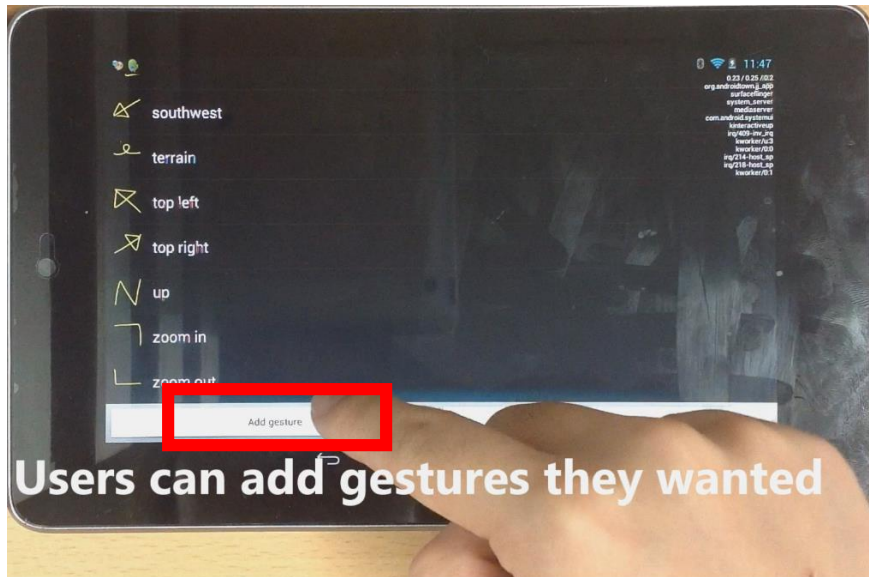

Map Application for People with Disabilities Using Smart Devices

By Soo Jin Lee.

<Manual>

1. Save 'gestures.file' and 'OCG_App for the disabled_by SooJin.apk' in internal storage(/storage/sdcard0) of your phone.

2. Install this application!!!!

<If You want to register self-gestures>

1. Click 'ADD GESTURE' button

2. Register your gesture!

- ✘ Gesture Name must be identified with function name that I defined in App as below.