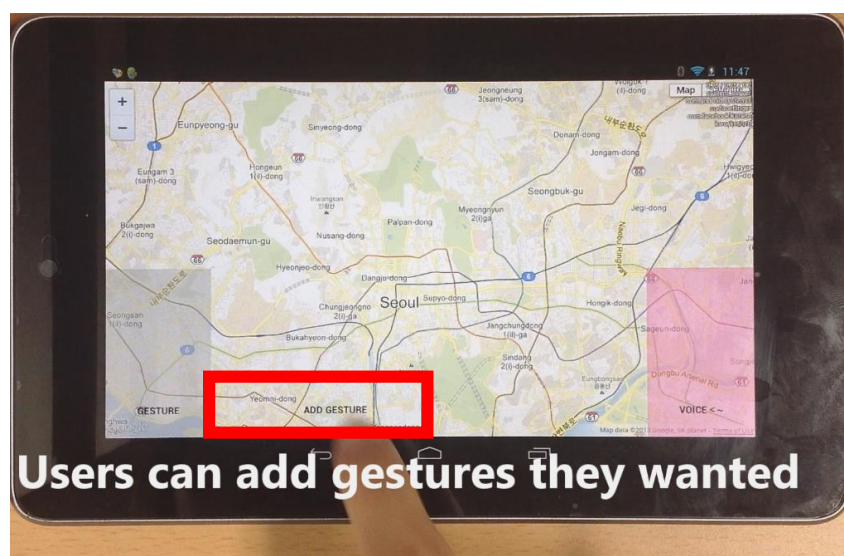

2. Install this application!!!!

<If You want to register self-gestures>

1. Click 'ADD GESTURE' button